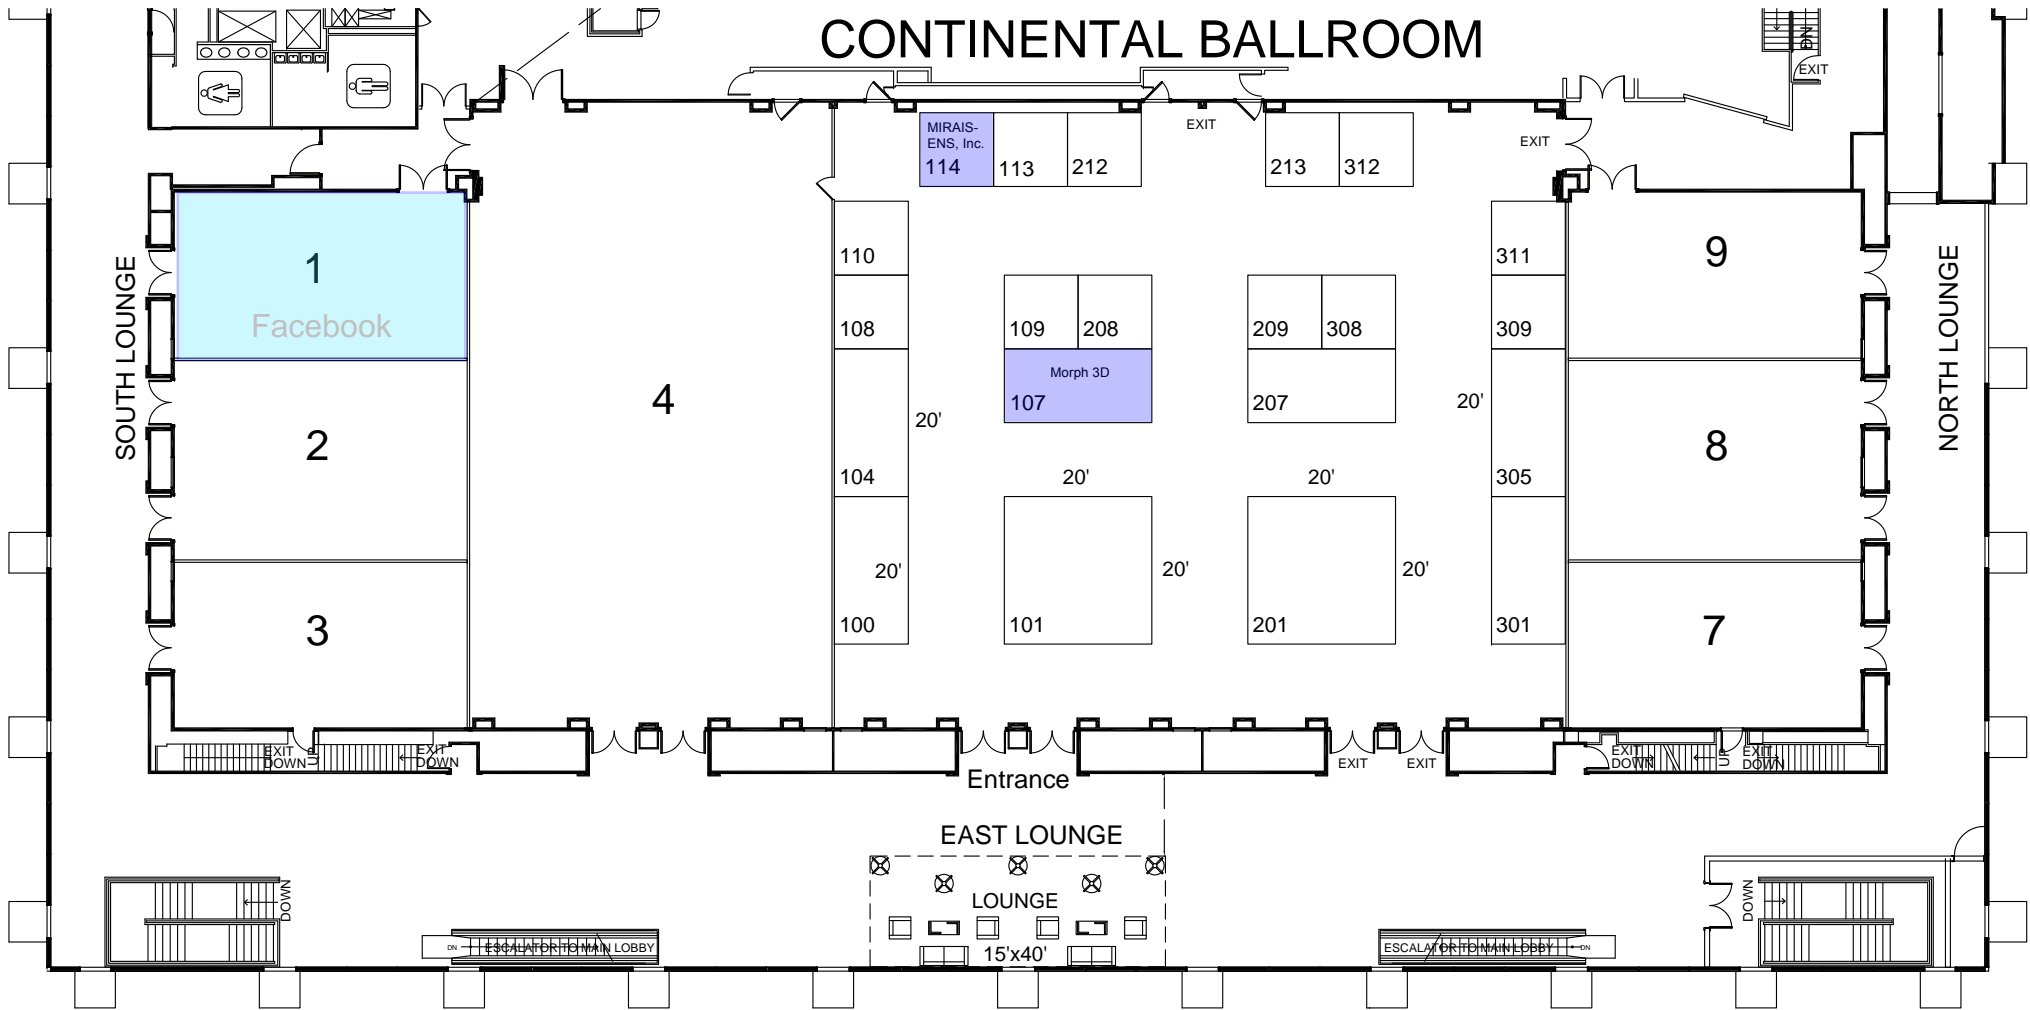

CONTINENTAL BALLROOM

ALL BOOTHS 10'X10' UNLESS OTHERWISE NOTED.